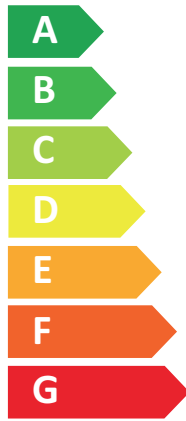

ENERG
енергия · ενέργεια

VISSMANN

VITOCAL 242-S, AWT-AC 241.A04

A+

A

Two icons showing sound power levels: a speaker inside a house icon with the text "30 dB" below it, and a house icon with a speaker outside with the text "58 dB" below it.

A legend for power consumption zones, showing three colored squares with corresponding power values: a dark blue square for "4 kW", a medium blue square for "3 kW", and a light blue square for "2 kW".