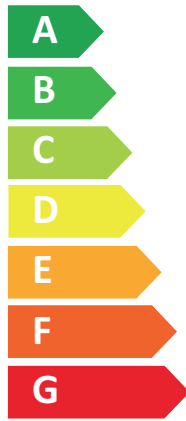

ENERG
енергия · ενέργεια

VISSMANN

VITOCAL 242-S, AWT-AC 241.A07

A+

A

Two icons showing sound power levels: a speaker icon with a house inside labeled **30 dB**, and a house icon with a speaker inside labeled **58 dB**.

A legend for power output zones, showing three shades of blue squares with corresponding values: dark blue for **8 kW**, medium blue for **5 kW**, and light blue for **3 kW**.

2015

811/2013

5682974-02