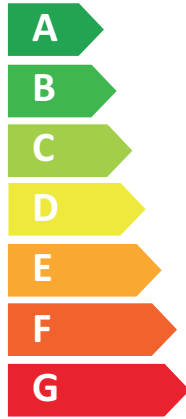

ENERG
енергия · ενέργεια

VISSMANN

VITOCAL 242-S, AWT-AC 241.B10

A++

A

Two icons representing sound power levels: a speaker icon with sound waves and a house icon with sound waves. Below the speaker icon is the text "30 dB" and below the house icon is "60 dB".

A legend for power distribution zones, showing three colored squares with corresponding power values: a dark blue square for "11 kW", a medium blue square for "10 kW", and a light blue square for "6 kW".