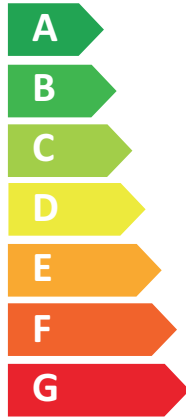

ENERG
енергия · ενέργεια

VISSMANN

VITOCAL 242-S, AWT-AC 241.B13

A++

A

Two icons showing sound power levels: a speaker icon with a house inside labeled "30 dB" and a house icon with a speaker inside labeled "60 dB".

Legend for power consumption zones on the map of Europe, shown as colored squares: dark blue for 11 kW, medium blue for 12 kW, and light blue for 7 kW.

2015

811/2013

5682984-02