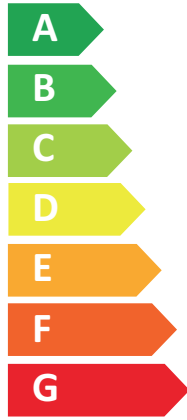

ENERG
енергия · ενέργεια

VISSMANN

VITOCAL 242-S, AWT-AC 241.A04

A+

A

Two icons showing sound power levels: a speaker icon with a house inside and the text "30 dB", and a house icon with a speaker inside and the text "58 dB".

A legend for power output zones, showing three colored squares with corresponding power values: dark blue for 4 kW, medium blue for 3 kW, and light blue for 2 kW.

2015

811/2013

5682970-02